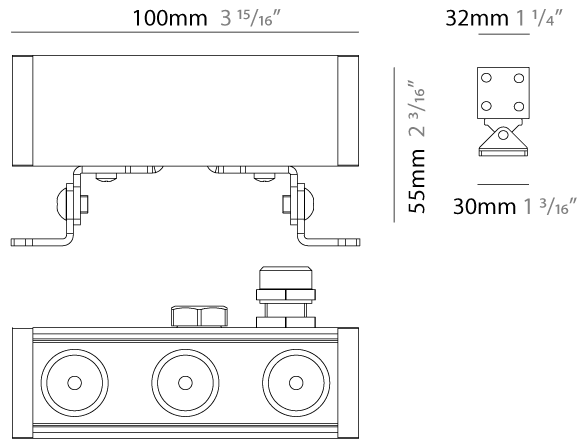

1. To build a product code in our configurator select the specify button on the base model # product page
2. To build a manual product code on this datasheet choose from the options listed below in blue font and add the suffix to the base model #

GENERAL

Series: Mini Corniche
Brand: Platek
Division: Exterior
Mounting Type: Surface
Mounting Location: Wall
Subcategory: Wallwash

PHYSICAL

Shape: Rectangle
Length (mm): 100
Length (in): 3 ¹⁵/₁₆
Width (mm): 32
Width (in): 1 ¹/₄
Height (mm): 32
Height (in): 1 ¹/₄
Extension (mm): 55
Extension (in): 2 ³/₁₆
Light Distribution: Adjustable / Direct
Weight (kg): 1.2
Weight (lbs): 2.6
Screws: A4 stainless steel
Diffuser: Clear tempered glass
Gasket: Gore-Tex valve to prevent condensation inside the fitting.
Fixture Finish: BLK / WHI / GRY / COR / ANT / BRZ
Fixture Material: Extruded Aluminum

ELECTRICAL

Lamp Type: LED
Total Output Wattage (W): 6
Dimming: Bluetooth technology or DMX
Control Gear: DMX
Driver Included: No
Driver Location: Remote
Driver Type: Constant Current - Universal
Driver Class: Class 2
Input Voltage (V): 120 - 277
Constant Current (MA): 500

LED

Number of LEDs: 4
Color Temperature (°K): RGBW
CRI: >80 CRI
Lamp Life (hrs): 60000
Special LEDs offerings: RGBW

OPTICAL

Optic°: 26 / 40 / ELL

RATINGS AND CERTIFICATIONS

Certified By: Certified for North American Standards
IP rating: IP65
IK Rating: IK07
Bug Rating: B1 U0 G0

PROJECT
TYPE
SPECIFIER
QUANTITY
DATE